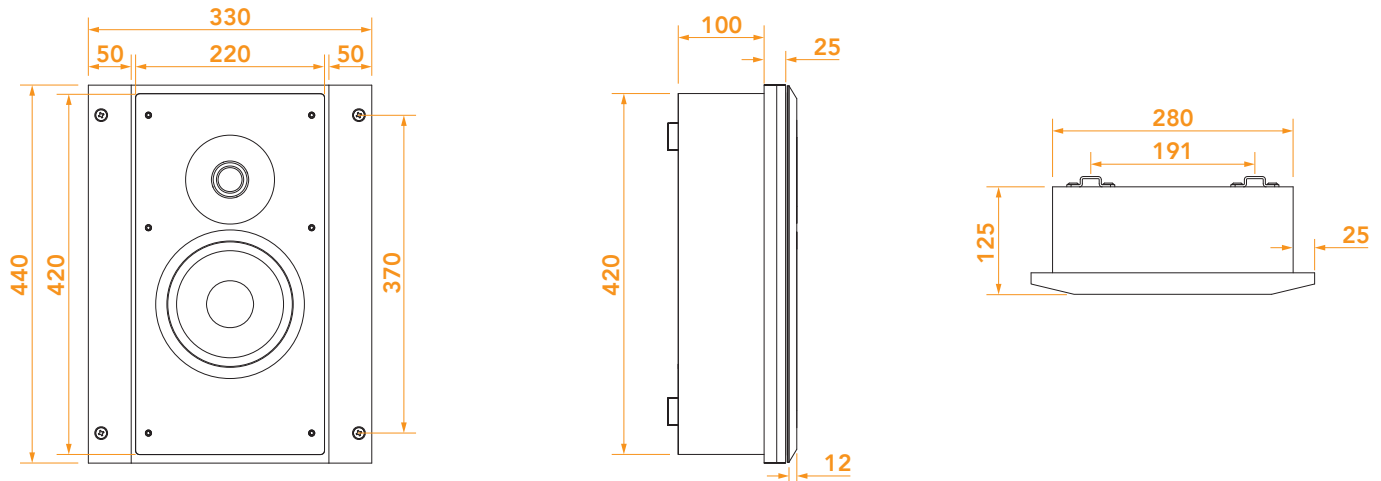

elipson
ARCHITECT

INFINITE 8

HIGH-PERFORMANCE HOME CINEMA SPEAKER

SPECIFICATIONS

Measurements in millimetres

Type	Front/centre/surround/ceiling 2-way sealed speaker (Atmos compatible) In/on-wall, in/on-ceiling
Power	100W RMS / 200W peak
Drive units	Tweeter : 1.15" Ring type dome Minimizes membrane resonances at high frequencies, controlled motor saturations for low distortion. Mid-bass : 6.5" Rohacell®/carbon fiber sandwich - Optimizes the stiffness/damping ratio, rubber suspension with low damping to improve the transient response performance.
Frequency response	75 Hz - 30 kHz
Sensitivity	88 dB/1W/1m
Impedance	8 Ohms (4 Ohms minimum)
Inputs	SpeakOn, banana plugs

Installation	In/on-wall In/on-ceiling
Finish	Satin Aluminium front panel
Colour	Black
Dimensions (without grill)	W330 x H440 x D125 mm
Dimensions (with grill)	W330 x H440 x D138 mm
Cut-out dimensions	W280 x H420 mm
Recessed depth	112 mm / 100 mm (with/without brackets)
Weight	10 kg
Packaging (unit)	Brown cardboard
Dimensions	L535 x W425 x H250 mm
Weight	12 kg

REFERENCES

● **BLACK**

EAN (unit) : 3700795190913
SKU : ELIINF8BK