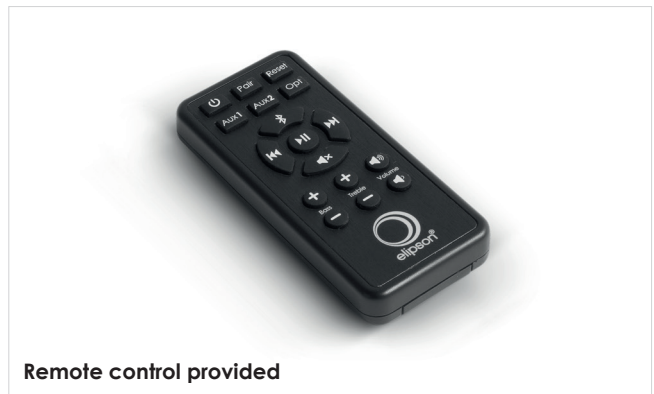

Prestige Facet 14F BT

Bass-reflex Bluetooth floorstanding speaker

The Prestige Facet 14F BT allow the Facet family to count itself among a new generation of connected speakers.

Standing at the crossroads of high fidelity and connected speakers, this model offers the best of both worlds. From the hi-fi universe, it inherits its precise and extremely musical sound, all while offering wireless connectivity and compatibility with any Bluetooth device.

Benefiting from the same quality of manufacturing as the Prestige Facet 14F, the Prestige Facet 14F BT additionally feature a Class-D amplifier which delivers 150 W and relies on energy efficient components for its power supply.

Easy to install, they simply need to be plugged into the mains supply and paired with a smartphone, tablet or Bluetooth-enabled computer, thus guaranteeing you a simplified user experience on a daily basis. The HD Bluetooth receiver handles 24-bit audio stream for audiophile-quality sound.

Also equipped with several analog inputs, including a phono input, and featuring a digital optical input, the Prestige Facet 14F BT are highly versatile and can be connected to all your personal audio devices (turntable, CD player, TV, Blu-ray player...).

KEY POINTS

- Chromecast audio included
- High-fidelity sound
- Class-D amplifier
- Easy to install and use
- Bluetooth aptX
- Magnetic cloth grill

Remote control provided

SPECIFICATIONS

Type	2½-way Bass-reflex active speakers
Power	2 x 150W
Amplifier	Built-in, Class D
Loudspeakers	Woofer : 170 mm Mid-bass : 170 mm Tweeter : 25 mm
Frequency response (± 3dB)	38 Hz - 25 kHz
Sensitivity	92 dB/1W/1m
Impedance	6 Ohms
Inputs	RCA line, RCA Phono, 3,5mm jack Optical S/PDIF Bluetooth aptX HD
Output	Sub out (20-220 Hz at ± 3dB)
Auto stand-by	Yes, after 60 min
Accessories	Remote control

Finish	Lacquered front panel MDF box Vinyl veneer
Coulours	Black, white, black/walnut
Dimensions without base	W207 x H990 x D302 mm
Dimensions with base	W238 x H1011 x D325 mm
Dimensions with base and spikes	W238 x H1026 x D325 mm
Weights	20,5 kg (passive) / 22 kg (active)
Packaging (pair)	Brown cardboard
Dimensions	W575 x H1115 x D420 mm
Weight	45 kg

REFERENCES

● BLACK

EAN (pair) : 3700795191033
SKU : ELIPF14FBTBKGCC

● WHITE

EAN (pair) : 3700795191057
SKU : ELIPF14FBTWTGCC

● BLACK/WALNUT

EAN (pair) : 3700795191040
SKU : ELIPF14FBTWNCGCC