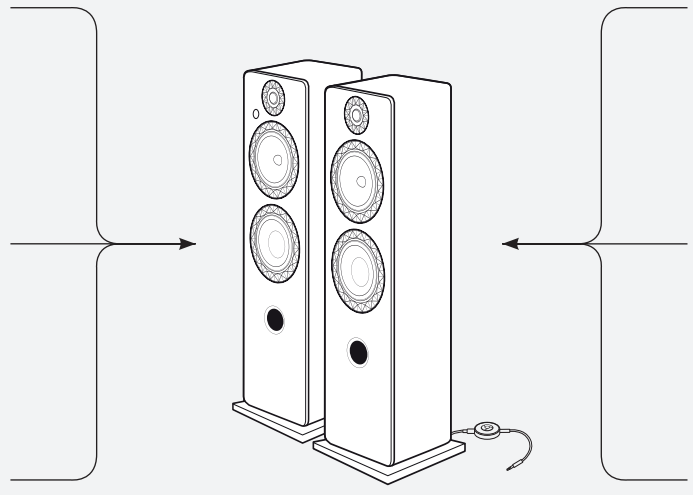

Prestige Facet **6B BT**
Enceinte bibliothèque

Prestige Facet **14F BT**
Enceinte colonne

Prestige Facet 14F BT

Bass-reflex Bluetooth floorstanding speaker

- 1» soft dome tweeter**
Reproduces highs with subtlety and precision
- Bluetooth aptX HD**
Supports 24-bits sampling for audiophile-quality sound
- Bullet-shaped phase plug**
Limits turbulence, reduces distortion

Internal reinforcement system
Limits vibrations, improves cabinet firmness

18mm-thick MDF cabinet
Reduced vibrations, neutral sound

150W Class-D amplifier
Uses superior-quality, durable components

Removable base and decoupling spikes